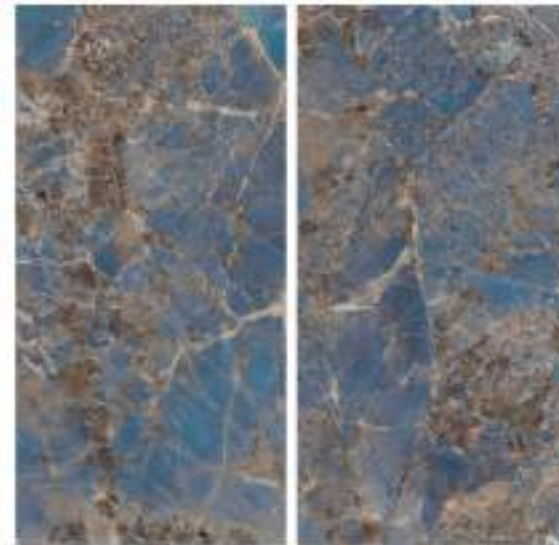

800x1600MM | 32"X64"