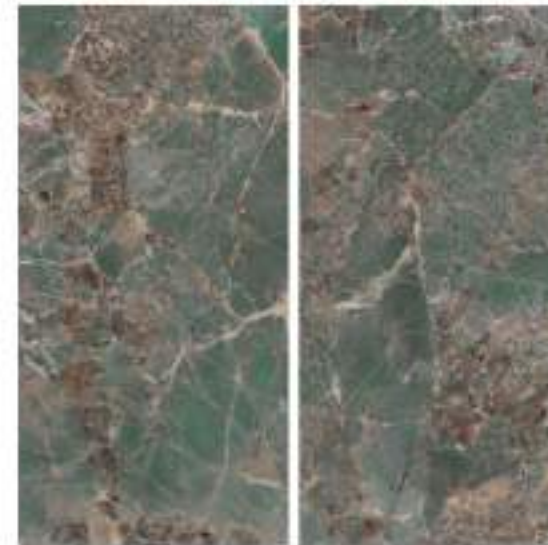

AMAZONITE VERDE

Finish | High Gloss
Random | 4 Faces