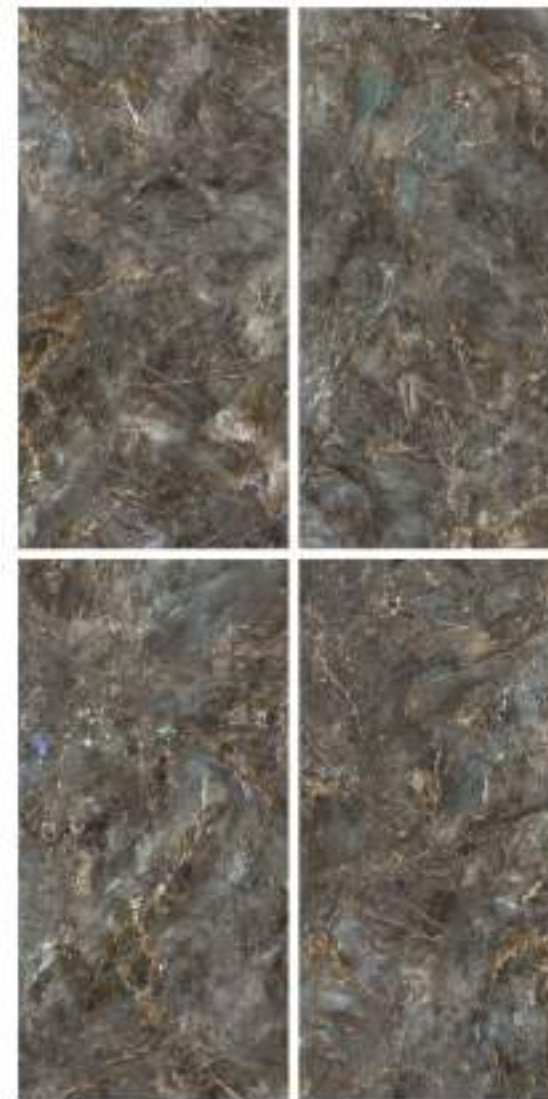

**MARBLE TOUCH**  
next level slab

**LAURENT  
OLIVE**

Finish | High Gloss  
Random | 4 Faces

**MARBLE TOUCH**  
next level slab

**LEMOORIANO  
ASH**

Finish | High Gloss  
Random | 4 Faces

**DESIGN  
ANY PIECE  
OF FURNITURE**

① LEMOORIANO ASH

① LEMOORIANO ASH

←  
800X1600MM

800x1600MM | 32"x64"

**MARBLE TOUCH**  
next level slab

**OPELO  
AQUA**

Finish | High Gloss  
Random | 3 Faces

**MARBLE TOUCH**  
next level slab