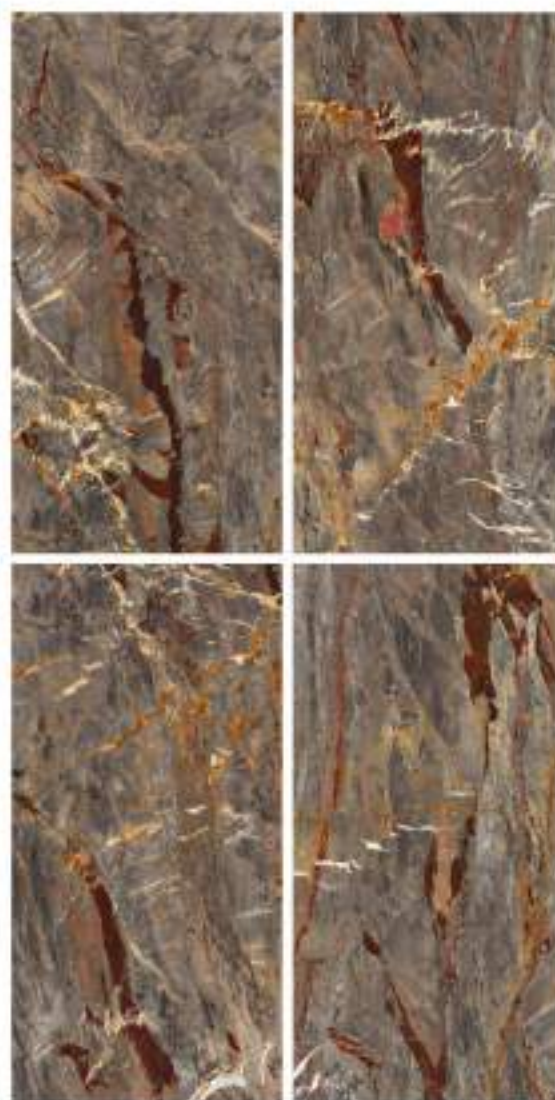

**CAMELOT  
TORQUOISE**

Finish | High Gloss  
Random | 4 Faces

① CALACUTTA RED

800x1600MM | 32"x64"

**MARBLE TOUCH**  
next level slab

**CANYON  
ROJO**

Finish | High Gloss  
Random | 4 Faces

**MARBLE TOUCH**  
next level slab