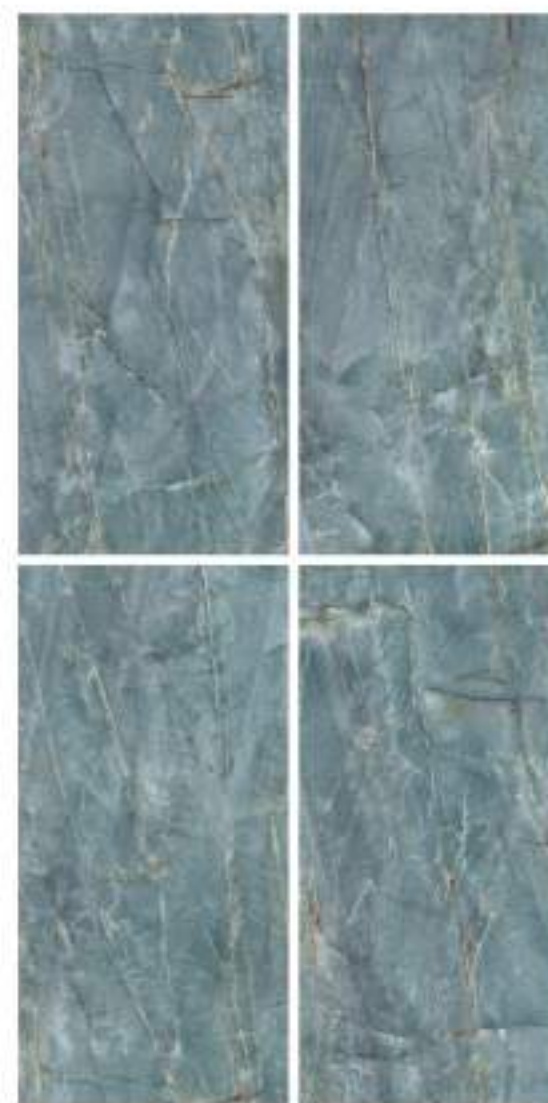

**EMERALD
AQUA**

Finish | High Gloss
Random | 4 Faces