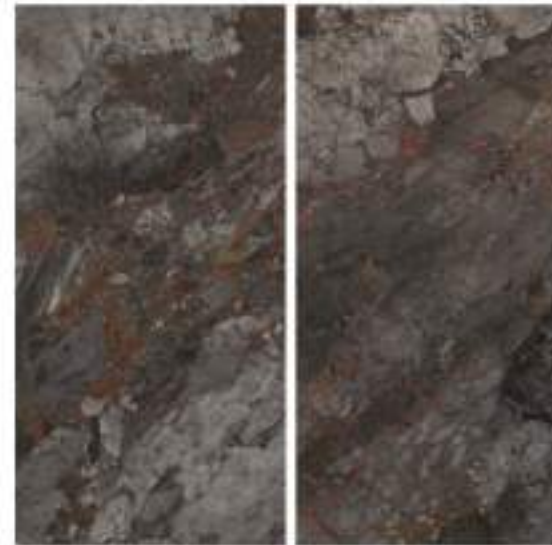

**DRAGO
ROJO**

Finish | High Gloss
Random | 4 Faces