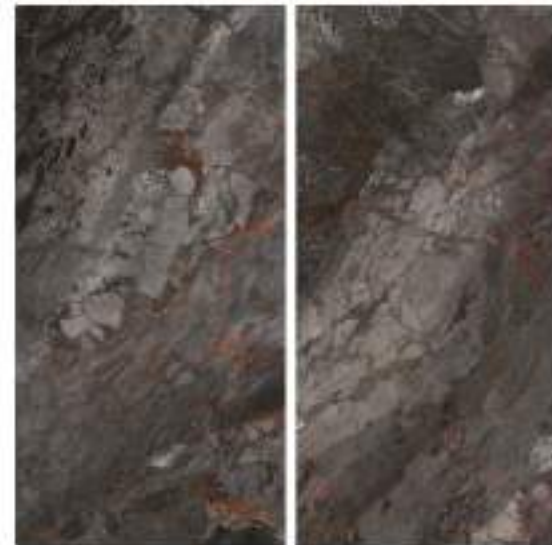

**DRAGO
ROJO**

Finish | High Gloss
Random | 4 Faces