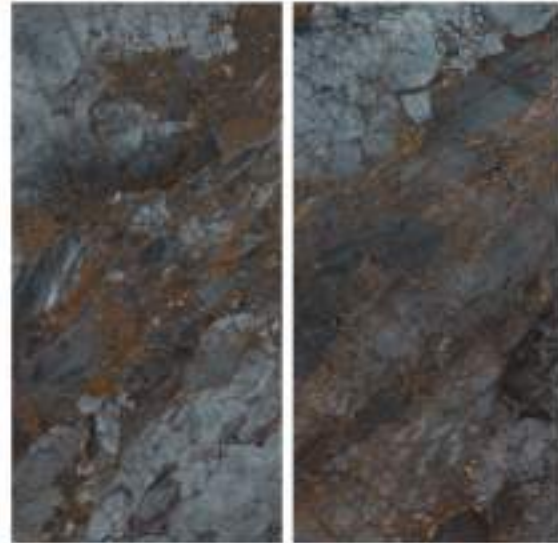

800x1600MM | 32"X64"