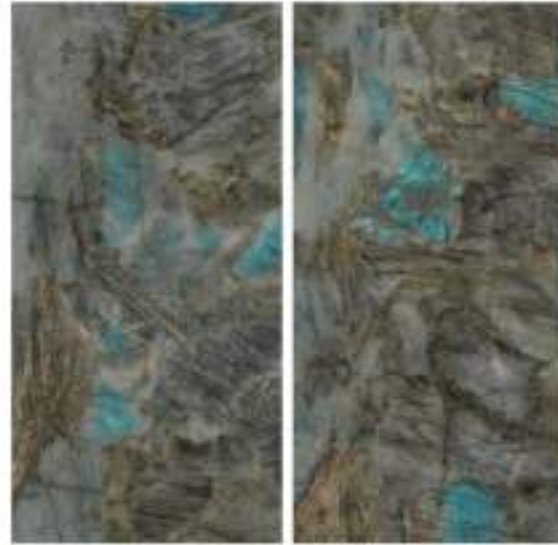

① LEMOORIANO ASH

① LEMOORIANO ASH

←  
800X1600MM

800x1600MM | 32"x64"

**MARBLE TOUCH**  
next level slab

**OPELO  
AQUA**

Finish | High Gloss  
Random | 3 Faces

**MARBLE TOUCH**  
next level slab