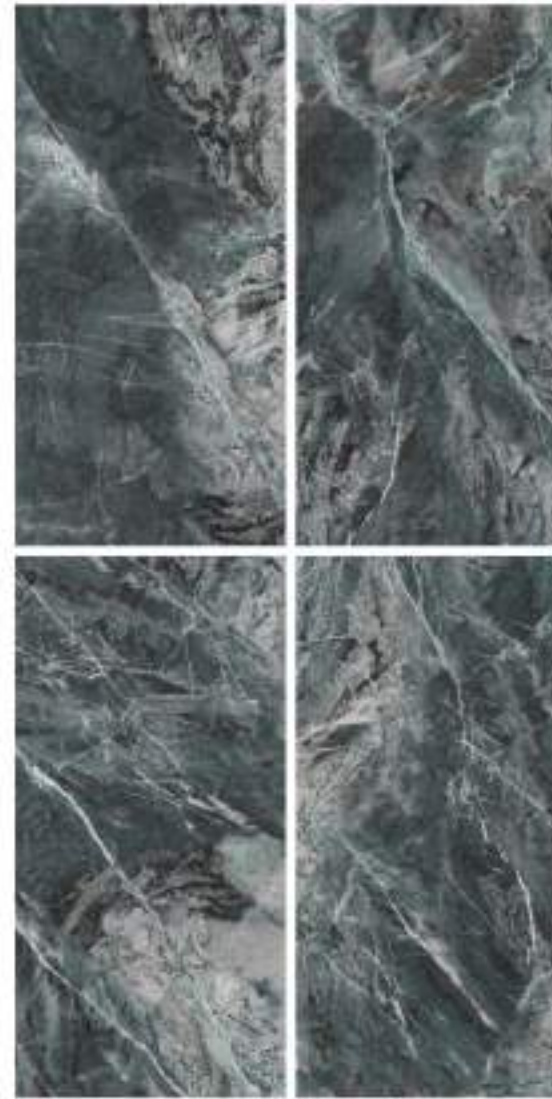

**CAMELOT
TORQUOISE**

Finish | High Gloss
Random | 4 Faces