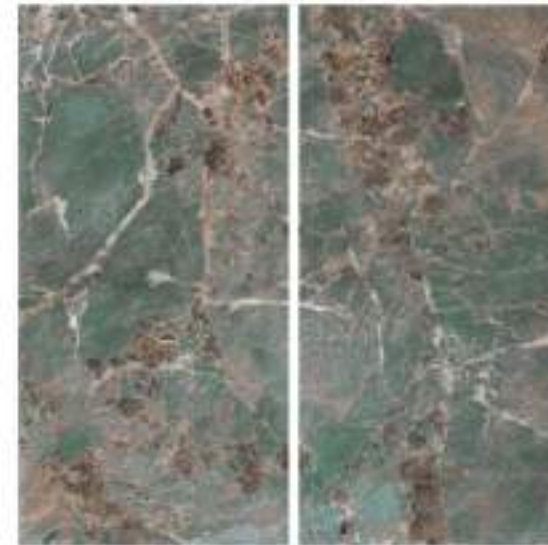

AMAZONITE VERDE

Finish | High Gloss
Random | 4 Faces