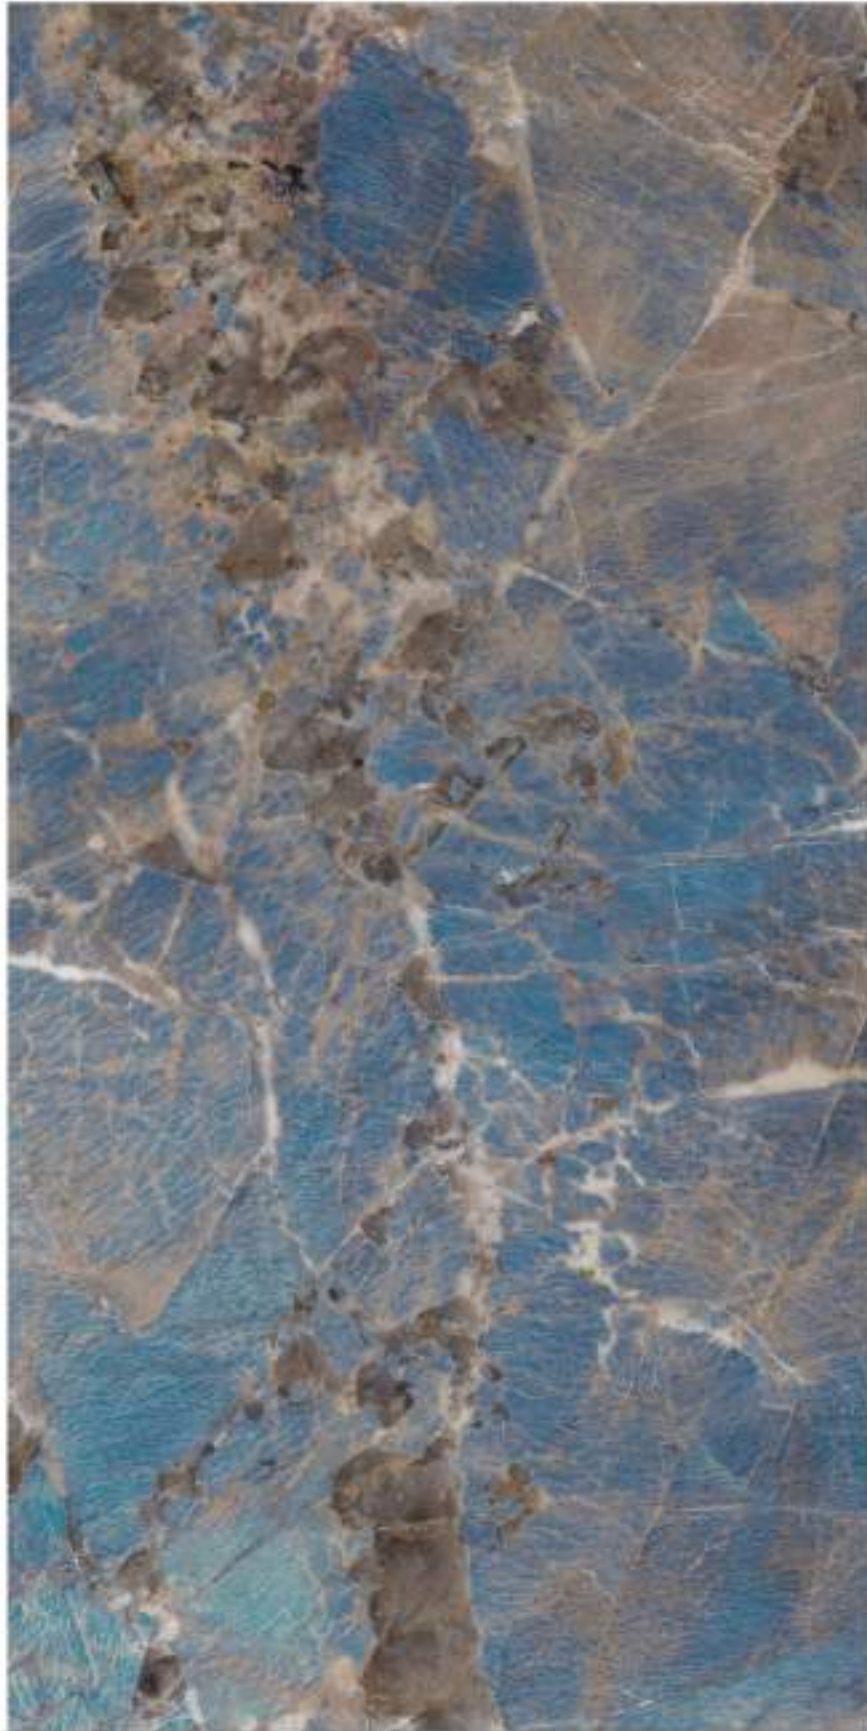

800x1600MM | 32"X64"