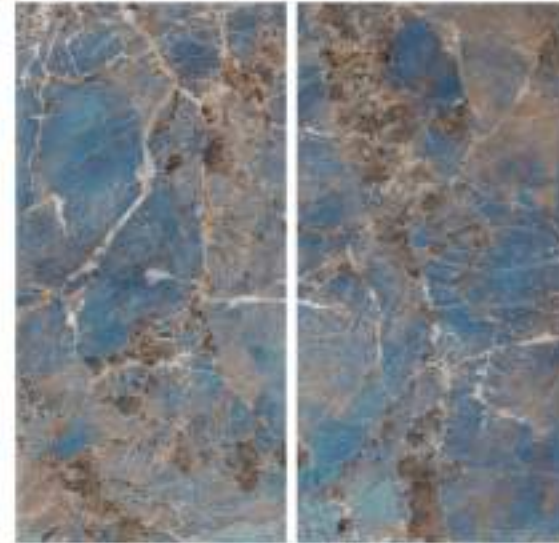

800x1600MM | 32"X64"