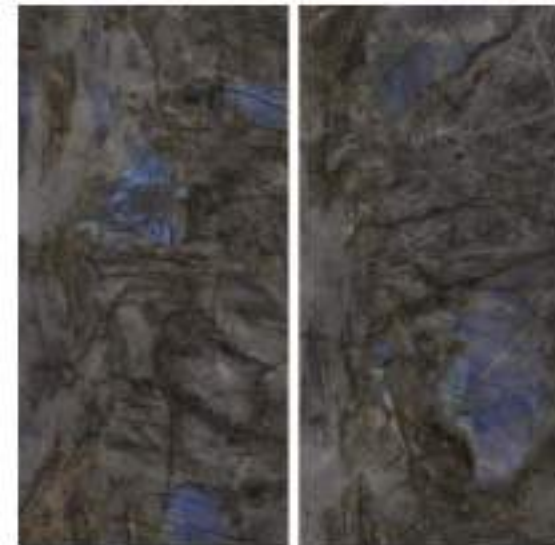

**OPELO
AZUL**

Finish | High Gloss
Random | 3 Faces