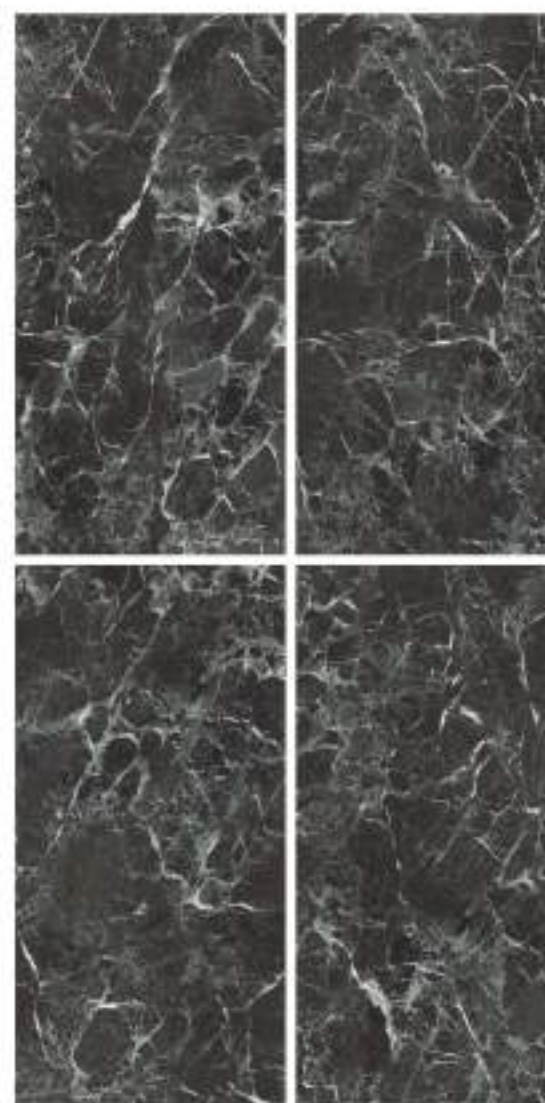

**VERDE
ALPI**

Finish | High Gloss
Random | 4 Faces